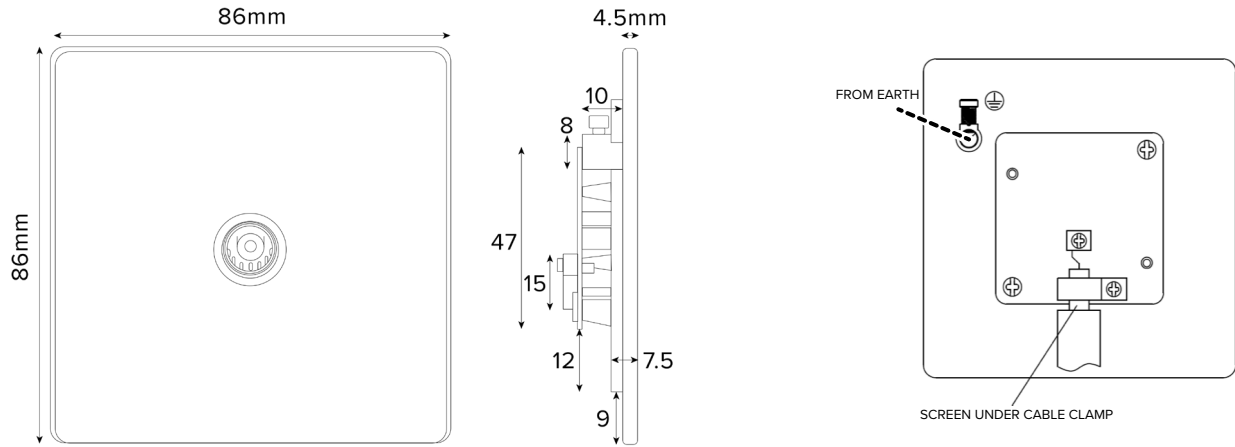

# 1 Gang TV Socket - Traditional Plate

## TECHNICAL SPECIFICATION

Standard(s)	BS 5733 (Where Applicable)
Mounting Box Depth (Min)	25mm
Earth Terminal Capacity 1, 2, 3, 4, 5	4 x 1.0mm <sup>2</sup> , 4 x 1.5mm <sup>2</sup> , 2 x 2.5mm <sup>2</sup> , 1 x 4.0mm <sup>2</sup> (Earth)
Fixing Centres	60.3mm
Size	86mm x 86mm x 4.5mm (Plate thickness)
Product Class 1	Face plate must be earthed
Ambient Operating Temperature	-5° to +40°C
Recommended Location	Internal Use Only
Maximum Installation Altitude	2000m
IP Rating	IP2XD